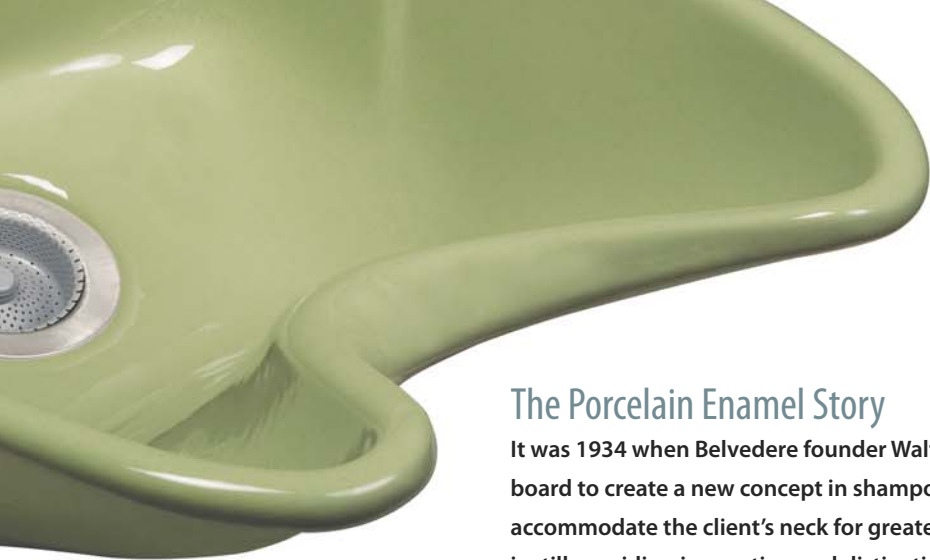

The Porcelain Enamel Story

It was 1934 when Belvedere founder Walter Kiefer and his team gathered around a drawing board to create a new concept in shampoo bowls – a bowl with a “dip” on one end to accommodate the client’s neck for greater comfort. Fast forward to today and Belvedere USA is still providing innovation and distinctive style with the highest-quality porcelain bowls in the salon and spa industry.